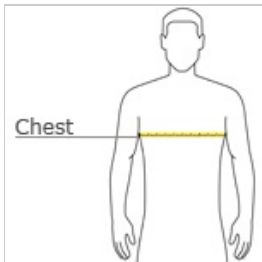

- 5.3-ounce, 100% cotton
- 99/1 cotton/poly (Ash)
- 90/10 cotton/poly (Sport Grey, Antique Cherry Red, Antique Irish Green, Antique Jade Dome, Antique Orange, Antique Sapphire)
- 50/50 cotton/poly (Blackberry, Dark Heather, Heather Military Green, Heather Red, Heathered Sapphire, Lilac, Midnight, Neon Blue, Neon Green, Russet, Sunset, Tweed, Safety Green, Safety Orange, Safety Pink, Graphite Heather)
- Seamless double-needle 7/8" collar
- Double-needle sleeves and hem
- Taped neck and shoulders
- Tearaway label

### HOW TO MEASURE

#### CHEST

With arms down at sides, measure around the upper body, under arms and over the fullest part of the chest.

### SIZE CHART

	S	M	L	XL	2XL	3XL
Chest	34-36	38-40	42-44	46-48	50-52	54-56